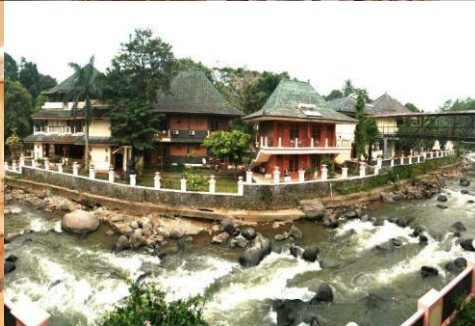

Cetak poto ukuran 90 x 60 (mulai 50 pax)

Paintball 30 peluru

BALE ARIMBI

HARGA : 625.000 PER ORANG MINIMAL 30 PAX

FASILITAS :

outbound fun games

Activity Equipments

Trainer / Facilitators